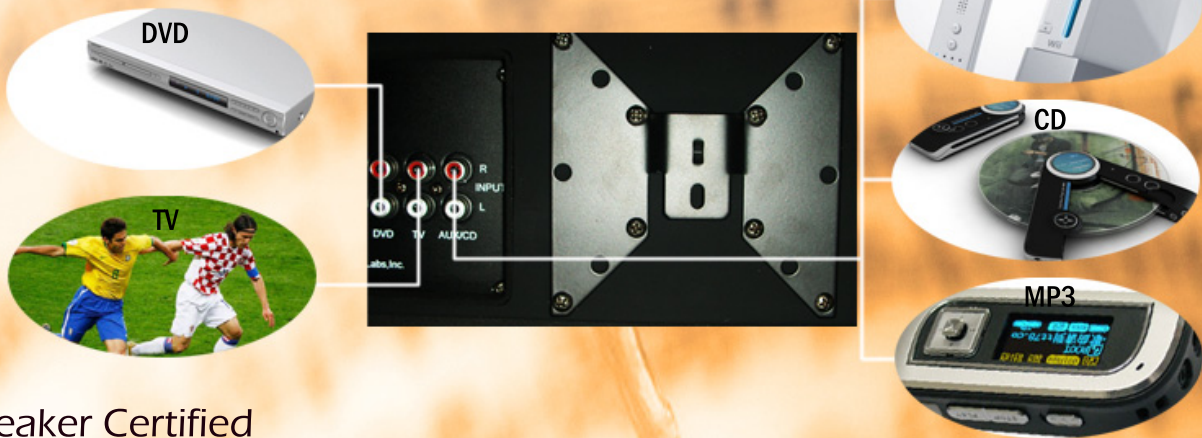

Simple Connection

AcoustaBar™ requires just a left and right audio connection and AC power supply.

Green Speaker Certified

Amp	Nominal	Actual Output	Consumption
AcoustaBar™	520watts	520watts	90watts
Conventional	520watts	360 ~ 520watts	240watts

Hardware included

- Remote control
- Power cord
- Power adapter
- RCA to RCA cable
- RCA to 3.5mm cable
- Wall mount hardware

Technical Specifications

Model	AcoustaBar SD-400
Drivers	Dual 4" high power woofers 4" field expander midrange per channel 1" soft dome tweeter per channel
Configuration	Incorporated with Internal Power Bass Compression Engine Technology
Frequency Response	32 ~ 22K Hz
Output	Build-in 520 Watt amplifier with SRS WOW technology
Input Sources	iPod, MP3/MP4, TV, DVD, Game Gears
Input Connectors	(1)iPod docking unit, (3)sets of RCA (one RCA to 3.5mm stereo phone jack cable is included for MP3/MP4 player)
On-Unit Controls	Volume, Source Select, SRS on/off and Power
Remote Control	IR remote control with iPod functions
Power Supply	Universal AC Power Adaptor
Dimension	39.75"(L)×5.25"(H)×7.5"(D)
Gross Weight	29.5Lbs